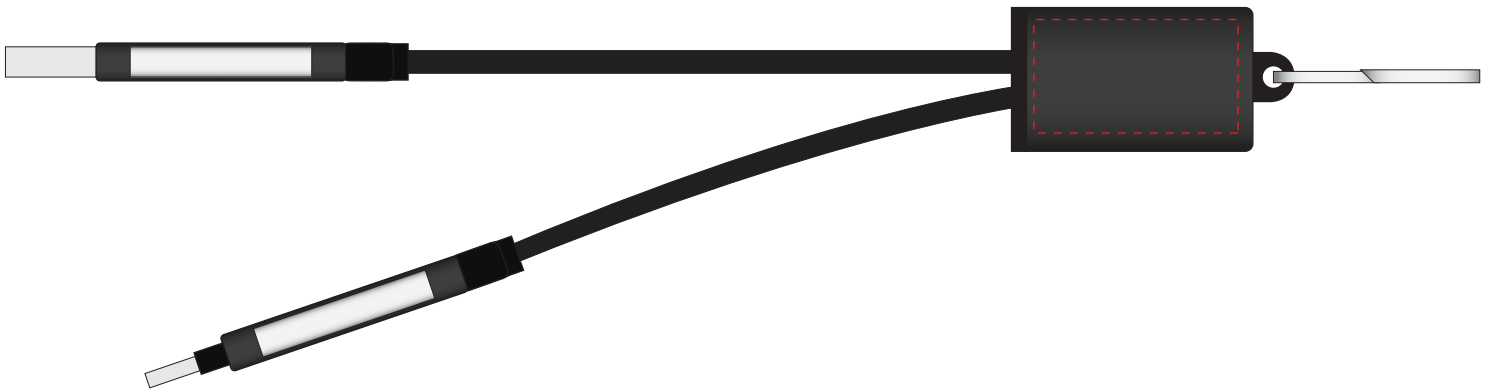

| | | |
|-----------|------------|-----------------------|
| Your Ref: | Quantity: | Product Code: ZP1060 |
| Our Ref: | Version: 1 | Product Colour: BLACK |

PRINTING CONCERNS:

Please note that this product has Sustainability Markings that are not visible from this perspective

We stock this item in the following colours

**PANTONE REFERENCE(S)**

● Engrave

ARTWORK SCALE 100%

ARTWORK SCALE 100%

Max engrave Area: 27mm x 15mm

Product Image for visualisation
- colours may vary

The dashed line is to demonstrate print area and will not appear on your printed item